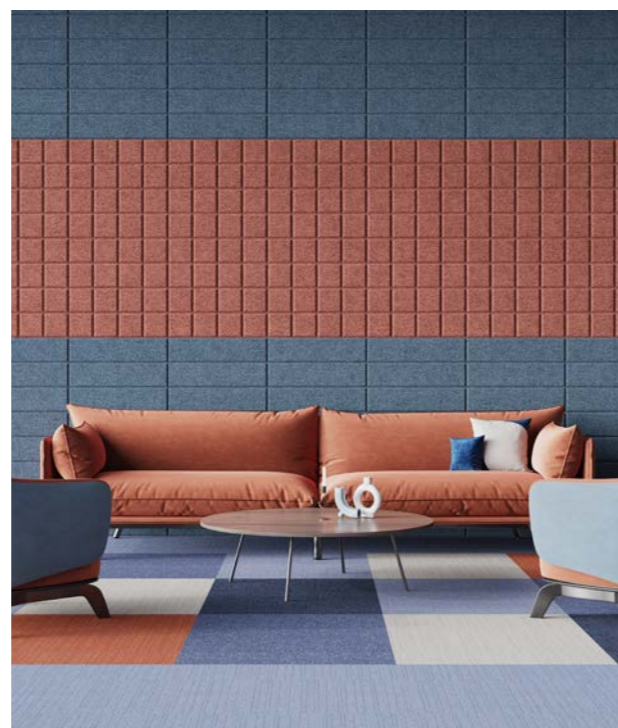

DESSO AirMaster® Carpet Tiles
Classic 8803, 2092, 9505 and 9032 – Earth 8911 – Sphere 8803 and 8801.

BAUX Acoustic Wood Wool
Panels Stripes and Panels Check in colours from the Oceanic Collection: Air Sapphire Blue and Air Brick Red.

BAUX Sound Absorption

Less noise means more restful and productive spaces. Quieter environments have been shown to prevent health problems¹, reduce stress levels and improve concentration. This is especially important in open plan interiors such as offices where people need space for quiet concentration as well as private conversations and large-scale meetings.

1. Environmental Noise and Health in the UK, Health Protection Agency, p.57-58, Noise in figures, European Agency for Safety and Health at Work, p.70-73