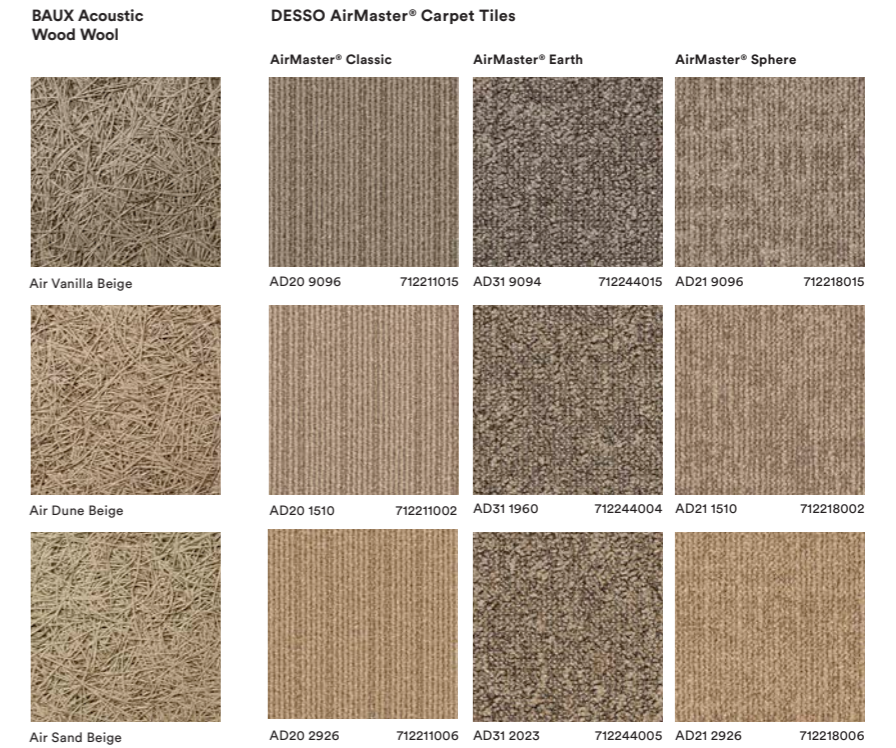

Minerals

Instantly grounding expressions in beige inspired by the building blocks of earth. In the Minerals Collection you'll discover classic Vanilla as well as warm and inviting shades in Sand and Dune.