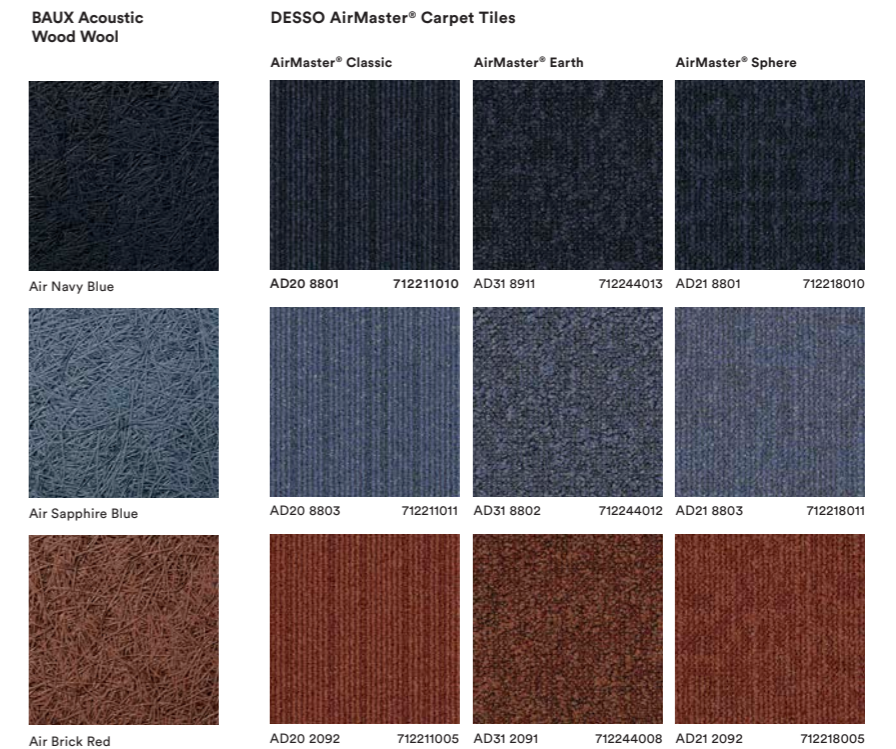

Oceanic

A voyage from deep and confident waters to iron-rich shorelines. The Oceanic Collection empowers calm yet authoritative interiors with Navy and Sapphire blues and spirited Brick Red.