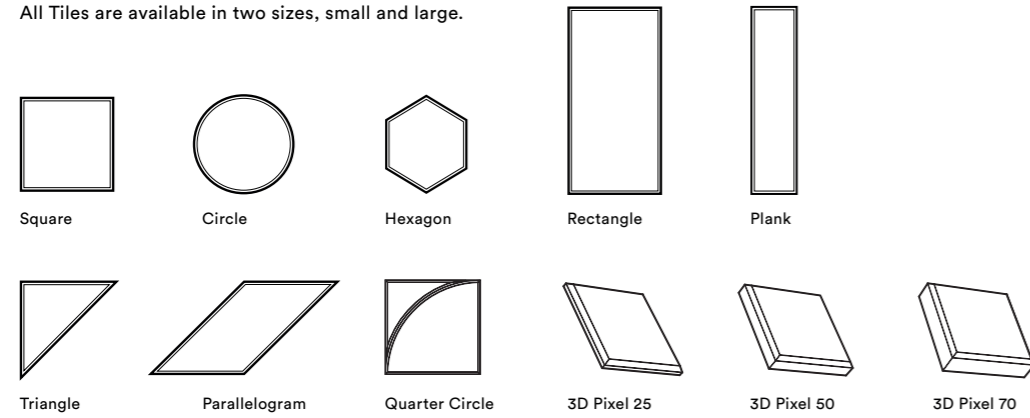

BAUX Acoustic Wood Wool – Products

Tiles

All Tiles are available in two sizes, small and large.

*Available both left and right

Panels

All Panels are available in one size, 1160x580 mm.