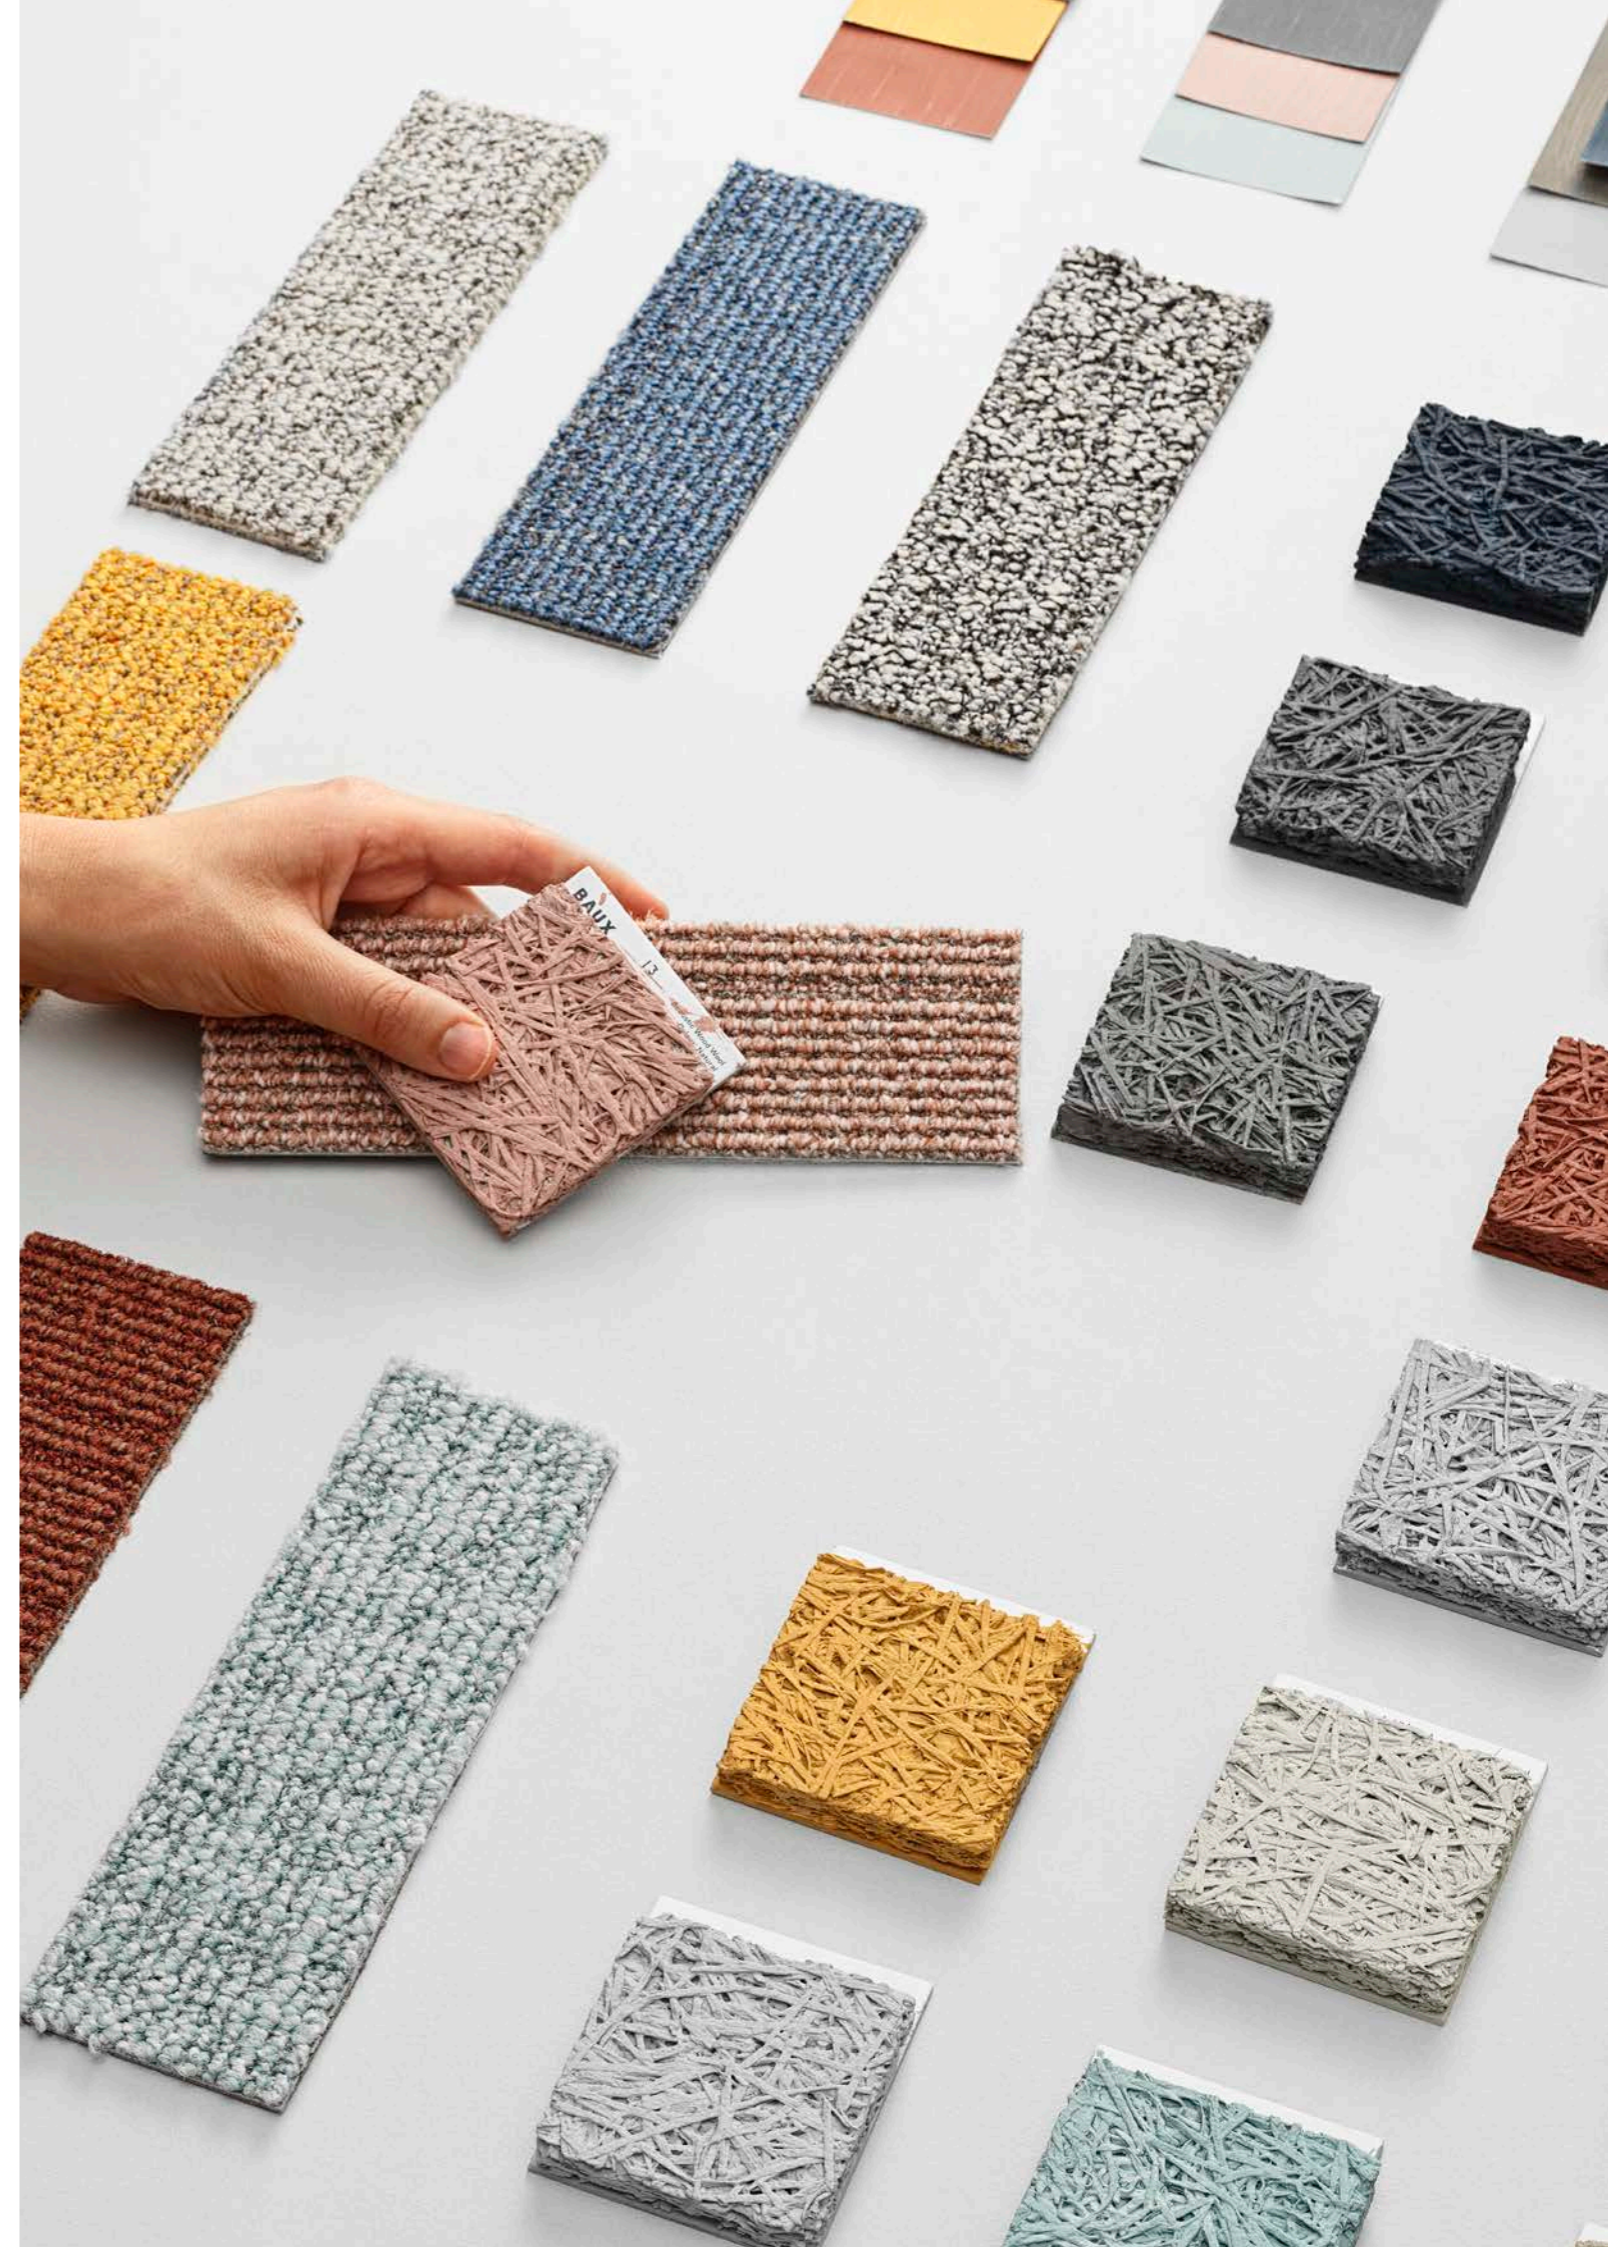

An inspirational meeting of function, colour and texture

To build a bridge and get the multi-textural flooring, wall and ceiling surfaces of Tarkett and BAUX to speak the same colour language, we called upon the international design studio Form Us With Love.

The result is a thoughtfully coordinated and versatile palette, ranging from grounding minerals to warming florals and lofty forest hues.

“We want to provide professional creatives with a means of exploring mix-and-match possibilities and achieving an infinite range of palette diversity within the realm of architecture.”

John Löfgren, Co-Founder of Form Us With Love