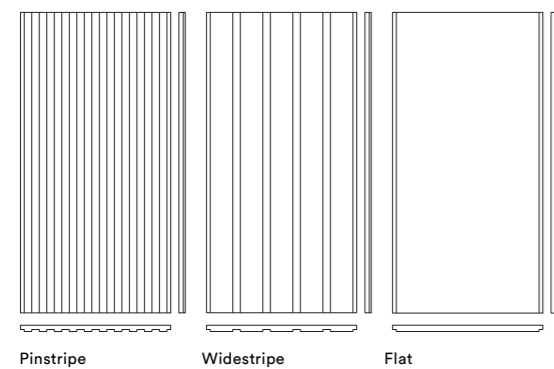

## Tiles

All Tiles are available in two sizes, small and large.

\*Available both left and right

## Panels

All Panels are available in one size, 1160x580 mm.

\*Available both left and right

## Ceiling Panels

All Ceiling panels are available in one size, 1200x600 mm, for concealed or exposed grid.