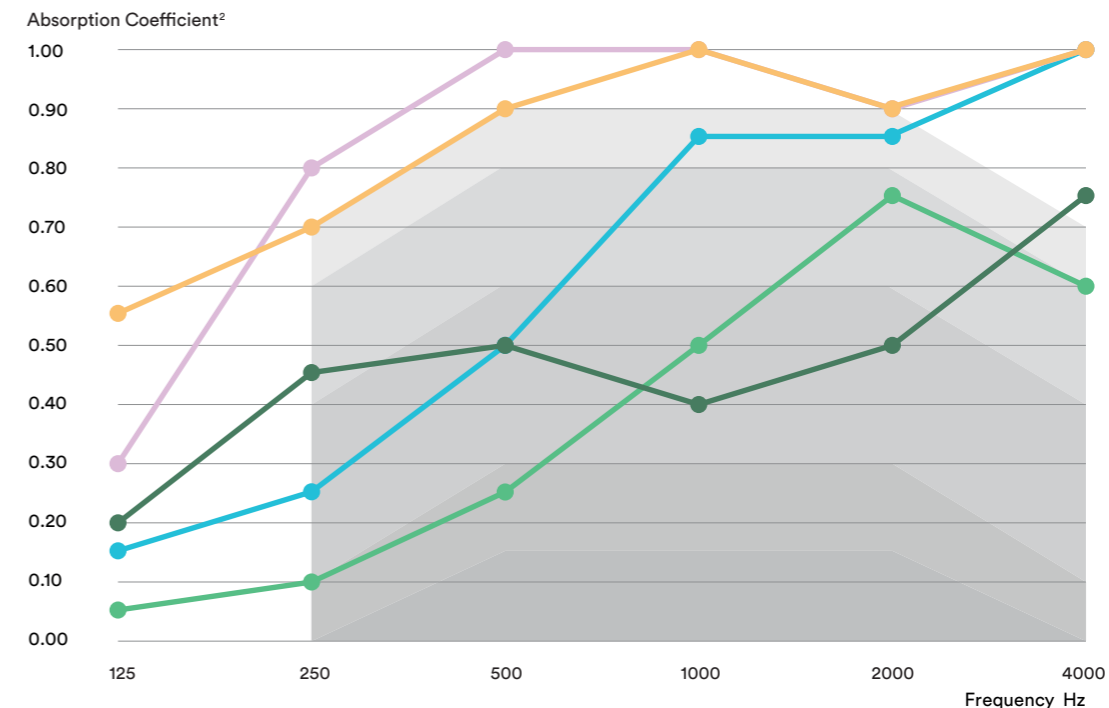

2. An absorption coefficient is one of the key efficiency markers for acoustic materials, showing how much sound is absorbed at different frequencies. In the absorption spectrum, 0 indicates perfect reflection, and 1 indicates perfect absorption. Which one is ideal? It really depends on the kind of acoustic landscape you are aiming to build. While some spaces require maximum tranquility, in others, a bit more bustle and ambience may be desired. Our assortment addresses a range of absorption needs to help you achieve your goals.

	Installation	α_w	NRC	SAA	Class
●	BAUX 25 mm	0.30	0.40	0.41	D
●	3D Pixel	0.50 (MH)	0.60	0.62	D
●	BAUX 25 mm +40 mm Stone Wool	1.0 (H)	0.95	0.95	A
●	BAUX 25 mm +200 mm slot	0.50 (H)	0.45	0.46	D
●	BAUX 25 mm +40 mm Stone Wool +200 mm slot	0.90 (H)	0.90	0.90	A